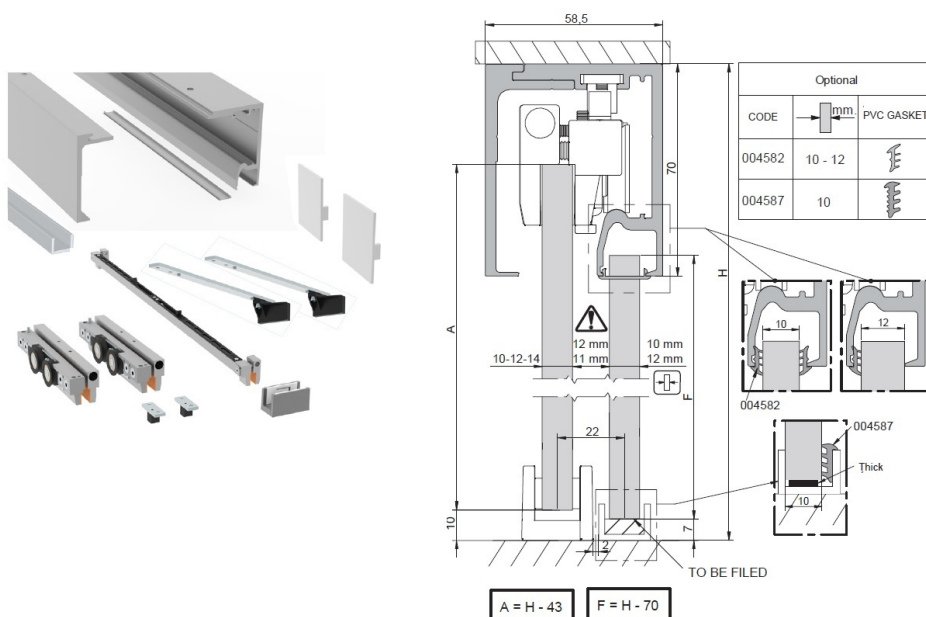

## Description:

Sliding Door SISO-110CFP, 2000mm, AL, Ceiling Mount, W/Soft Close, Alu Anodized, 10-14mm Glass Thickness, Max 110KG,, F/Ceiling Mount w/Fixed Side Panel, Double Soft Pro Brake

## Item number:

28.29.564-0

Units	Box	Carton	HS Code	Barcode
Set	1	1	8302415000	
				5704866487733